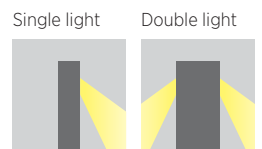

2 x LED 3000K \ 5W \ 500lm \
220-240V
140 x 140 x h 500 mm double light
24210
140 x 140 x h 800 mm double light
24212

Cement mounting kit
50332 single light
50333 double light

LED 4000K   + **4K**
Browntech color + **BT**
Green color   + **GR**