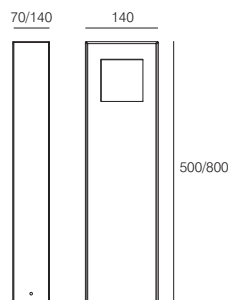

2 x LED 3000K \ 5W \ 500lm \
220-240V
140 x 140 x h 500 mm double light
24210
140 x 140 x h 800 mm double light
24212

Cement mounting kit
50332 single light
50333 double light

LED 4000K   + **4K**
Browntech color + **BT**
Green color   + **GR**