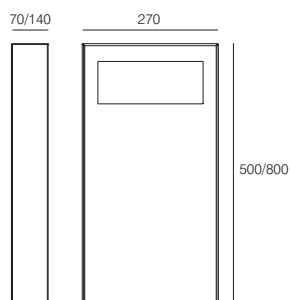

Single light   Double light