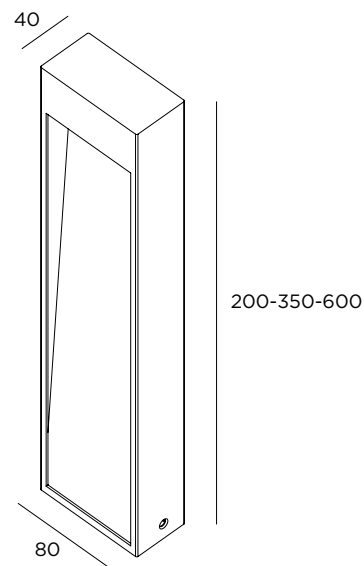

LED 3W / 300lm / 24V / H 200mm

NDT1H1 ■ ■ ■ ■

LED 3W / 300lm / 24V / H 350mm

NDT1H2 ■ ■ ■ ■

LED 3W / 300lm / 24V / H 600mm

NDT1H3 ■ ■ ■ ■

LED 3W / 300lm / 220-240V / H 350mm

NDT2H2 ■ ■ ■ ■

LED 3W / 300lm / 220-240V / H 600mm

NDT2H3 ■ ■ ■ ■

Accessories

ZA004 Cement mounting kit

ZA005 Housing

■ LED color	Finishing
1 2200 K	IN Inox
2 2700 K	BT Browntech
3 3000 K	NB Naturalblack

Drivers 24V p. 218

Nessun dorma

CE LED IP65 IK08 24V / 220-240V

Stainless steel AISI 316L

Indirect light

Fixing to the ground

On request cement mounting kit

On request housing